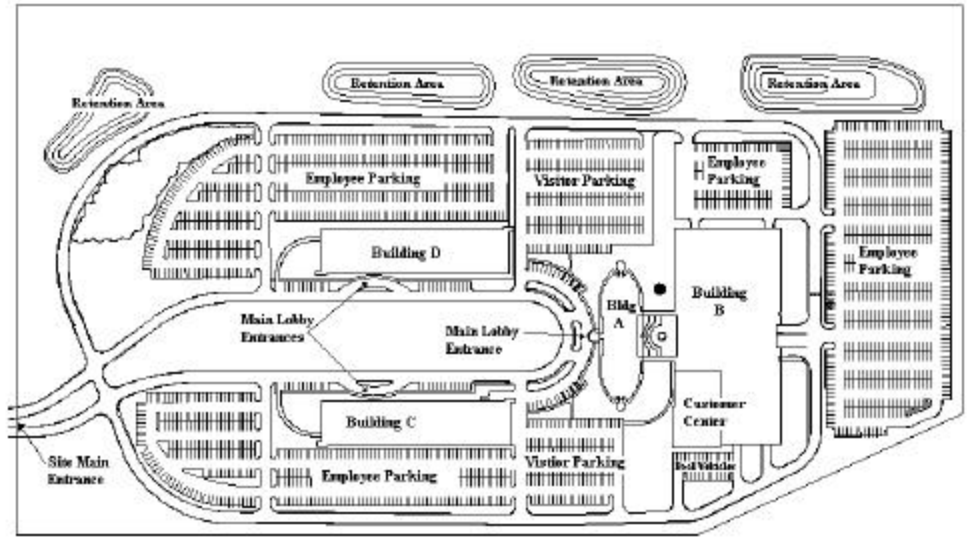

## SUGGESTED ROUTES

**FROM THE DEARBORN AREA:** Take I-94 East toward Detroit. At interchange with I-75, take I-75 North. Continue on I-75 to Troy and the Crooks Rd. exit. Turn right on Crooks Rd. to Square Lake Rd. Turn right on Square Lake Rd. Go approximately 1/10 of a mile and turn right onto Delphi Drive.

**FROM THE FLINT AREA:** Take I-75 South to Troy and take the Crooks Rd. exit. Turn right on Crooks Rd. to Square Lake Rd. Turn right on Square Lake Rd. Go approximately 1/10 of a mile and turn right onto Delphi Drive.

**FROM THE WARREN AREA:** Take I-696 West. At the I-75 interchange, take I-75 North. Get off at the Crooks Rd. exit. Turn right on Crooks Rd. to Square Lake Rd. Turn right on Square Lake Rd. Go approximately 1/10 of a mile and turn right onto Delphi Drive.

**FROM THE UTICA AREA:** Take M-59 West to the Rochester Road exit. Take Rochester Rd. south about 1 and 1/2 miles to Square Lake Rd. Turn right on Square Lake Rd. Go past Livernois approximately 9/10 of a mile and turn left onto Delphi Drive.