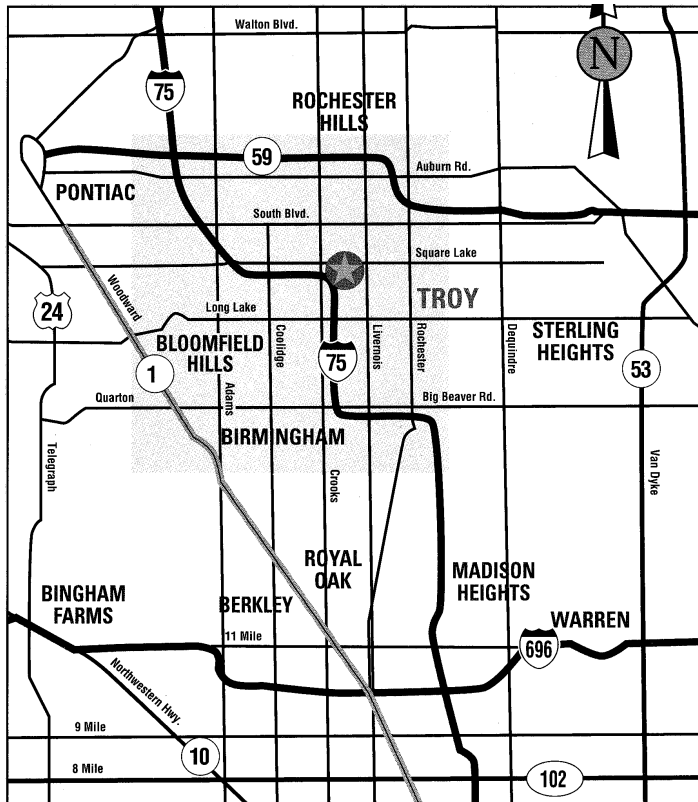

## SUGGESTED ROUTES

**FROM THE DEARBORN AREA:** Take I-94 East toward Detroit. At interchange with I-75, take I-75 North. Continue on I-75 to Troy and the Crooks Rd. exit. Turn right on Crooks Rd. to Square Lake Rd. Turn right on Square Lake Rd. Go approximately 1/10 of a mile and turn right onto Delphi Drive.

**FROM THE FLINT AREA:** Take I-75 South to Troy and take the Crooks Rd. exit. Turn right on Crooks Rd. to Square Lake Rd. Turn right on Square Lake Rd. Go approximately 1/10 of a mile and turn right onto Delphi Drive.

**FROM THE WARREN AREA:** Take I-696 West. At the I-75 interchange, take I-75 North. Get off at the Crooks Rd. exit. Turn right on Crooks Rd. to Square Lake Rd. Turn right on Square Lake Rd. Go approximately 1/10 of a mile and turn right onto Delphi Drive.

**FROM THE UTICA AREA:** Take M-59 West to the Rochester Road exit. Take Rochester Rd. south about 1 and 1/2 miles to Square Lake Rd. Turn right on Square Lake Rd. Go past Livernois approximately 9/10 of a mile and turn left onto Delphi Drive.