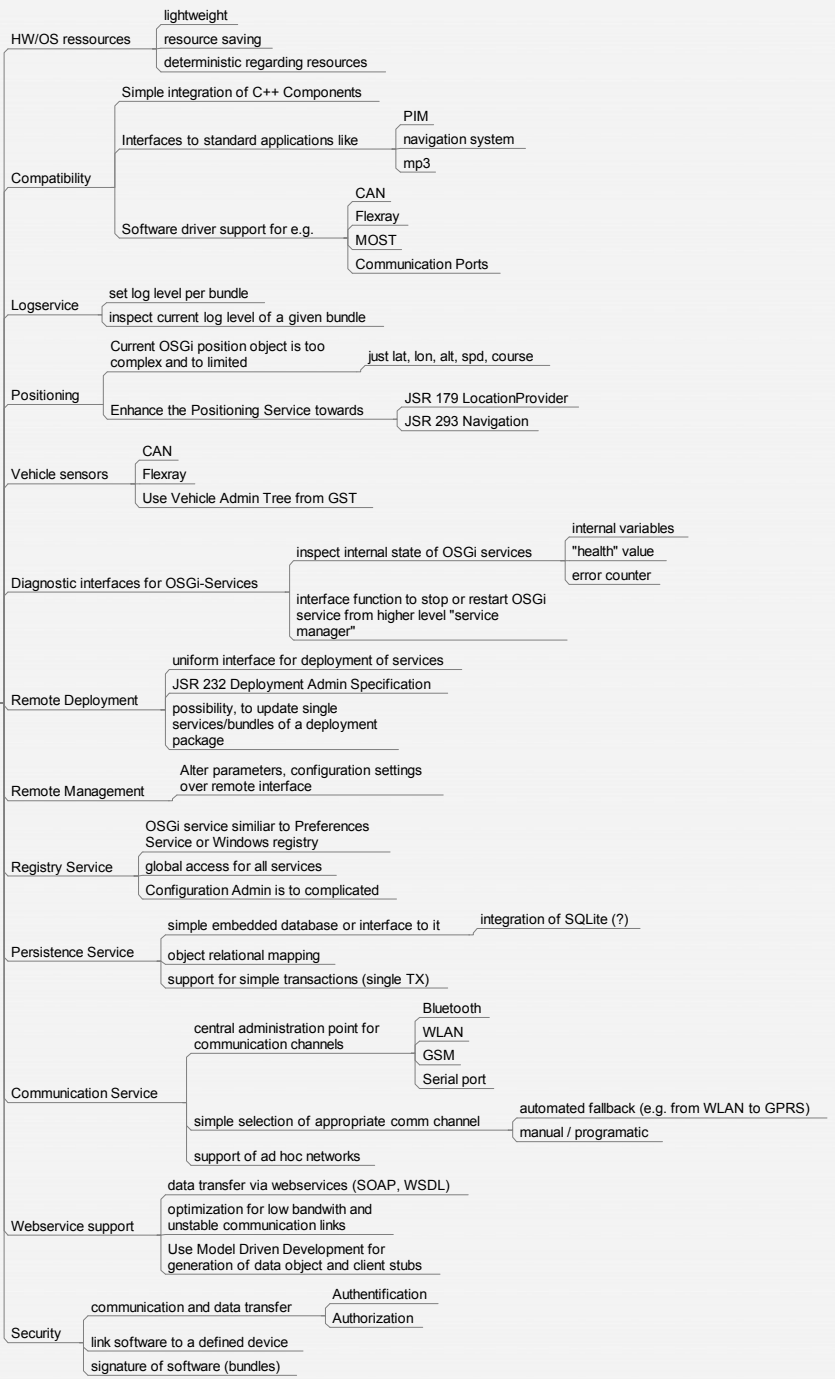

JSR

PTV Project Related OSGi Requirements

Functional Enhancements

Non Functional