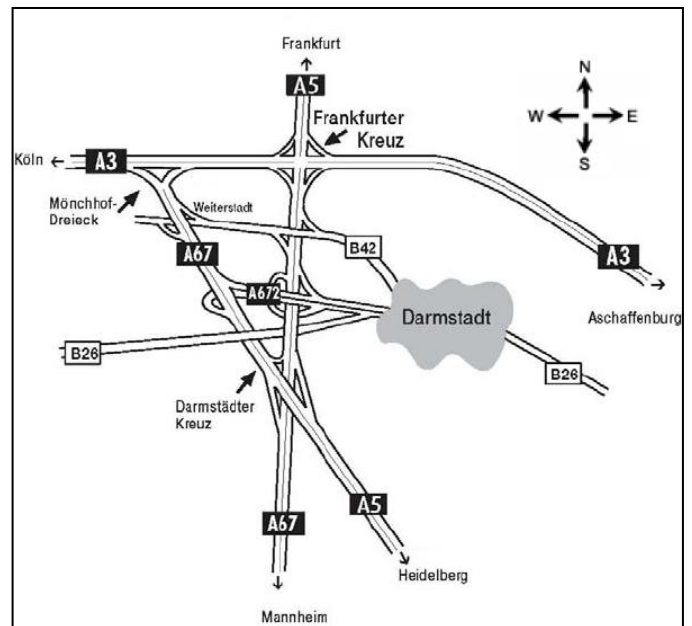

How to find us:

Address event :

Deutsche Telekom AG
Products & Innovation
T-Online-Allee 1
64295 Darmstadt

Address car parking:

Deutsche Telekom AG
Ida-Rhodes-Straße
64295 Darmstadt

➤ By Car:

Take the A5 freeway toward (Frankfurt-Basel), exit at Darmstädter Kreuz (crossing), follow the signs to city centre (Stadtmitte - (Rheinstraße)). Turn right on Telekom-Allee. Turn once more right on Ida-Rhodes-Straße. After 300m you see the car parking on the right side.

After parking walk along the Ida-Rhodes-Straße back to Telekom-Allee, turn right. The Products & Innovation building is located 400m down on your right.

➤ Public Transport:

Take the train to Darmstadt Hauptbahnhof (Main Station). From the bus station take the bus line K (direction to Kleyerstraße) to T-Online-Allee.